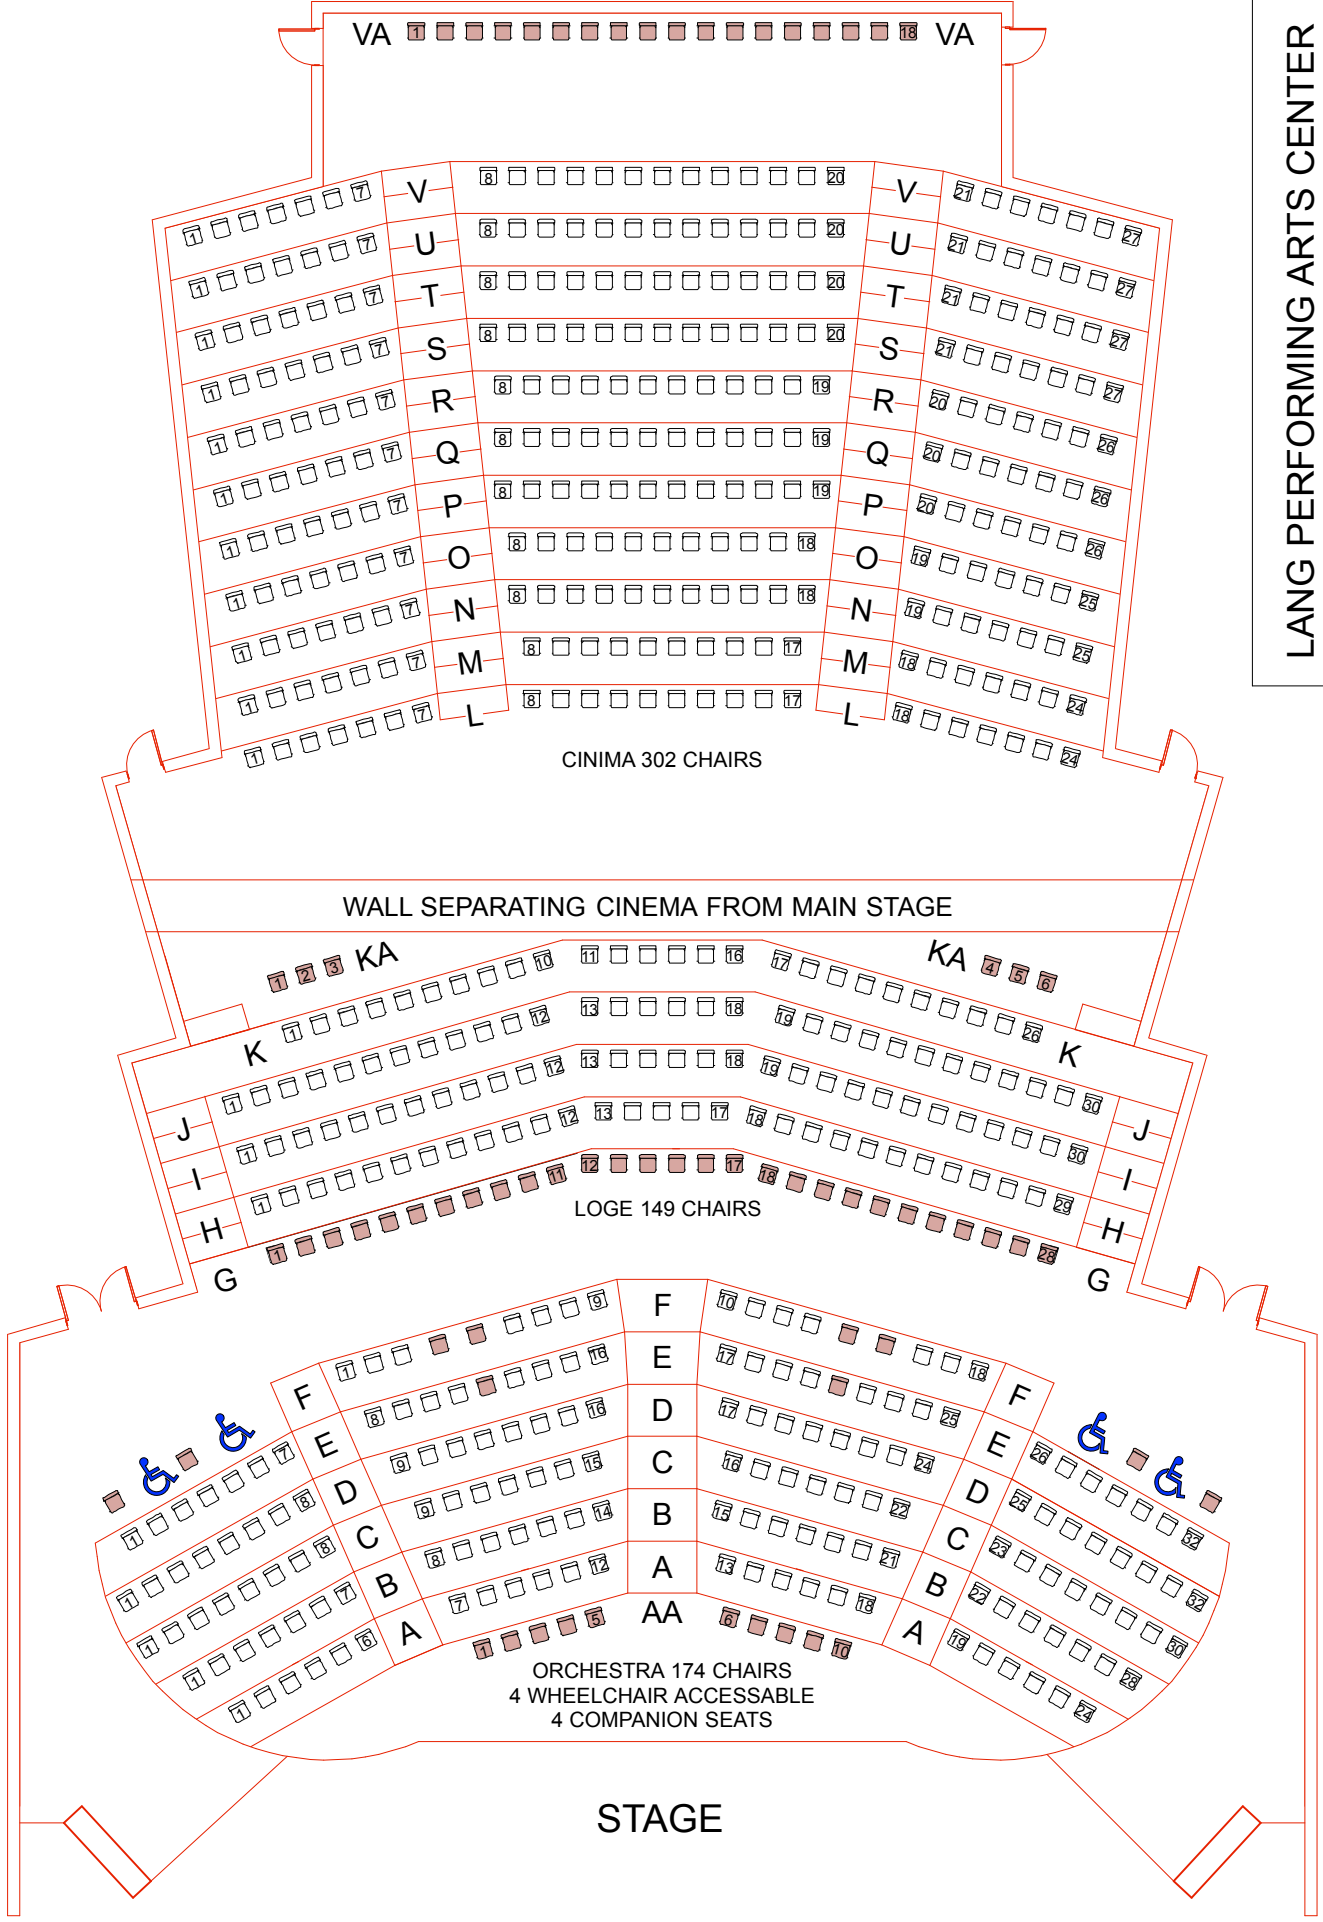

LANG PERFORMING ARTS CENTER
 PEARSON-HALL THEATER
 PROSCENIUM SEATING CHART - 2017

■ - INDICATES REMOVABLE SEAT

LANG PERFORMING ARTS CENTER
PEARSON-HALL THEATER
SEATING CHART - 2017

STAGE