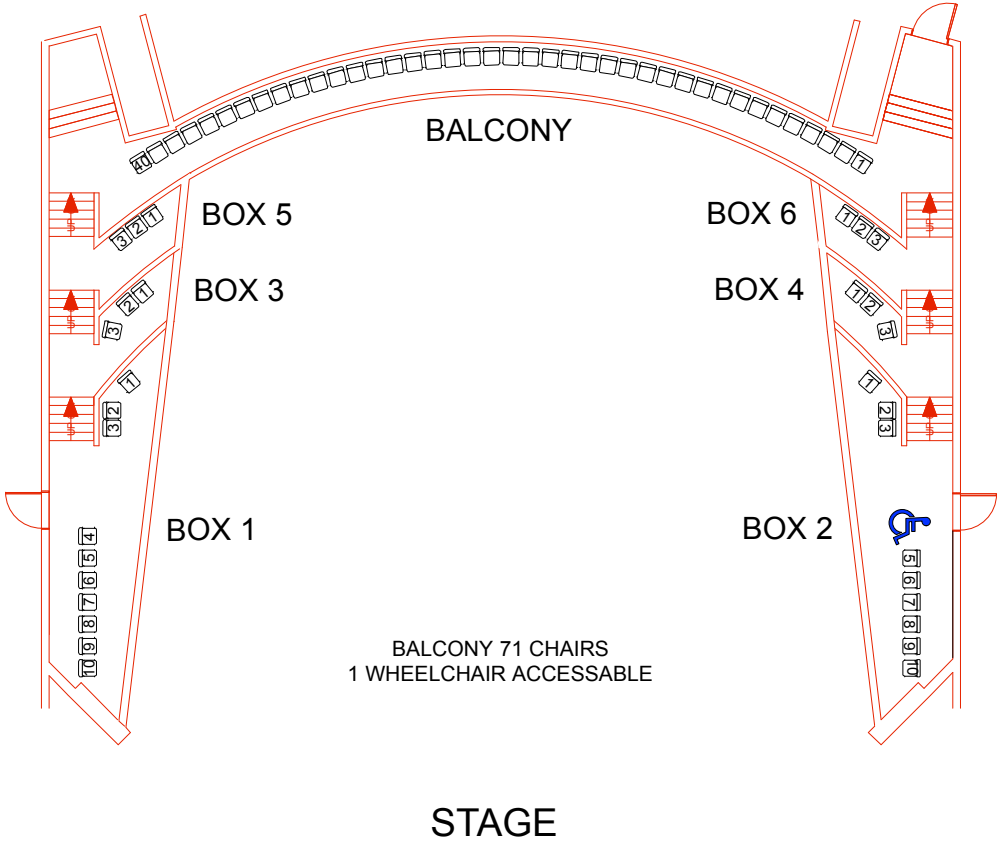

LANG PERFORMING ARTS CENTER
 PEARSON-HALL THEATER
 PROSCENIUM SEATING CHART - 2017

■ - INDICATES REMOVABLE SEAT

LANG PERFORMING ARTS CENTER
PEARSON-HALL THEATER
SEATING CHART - 2017

STAGE