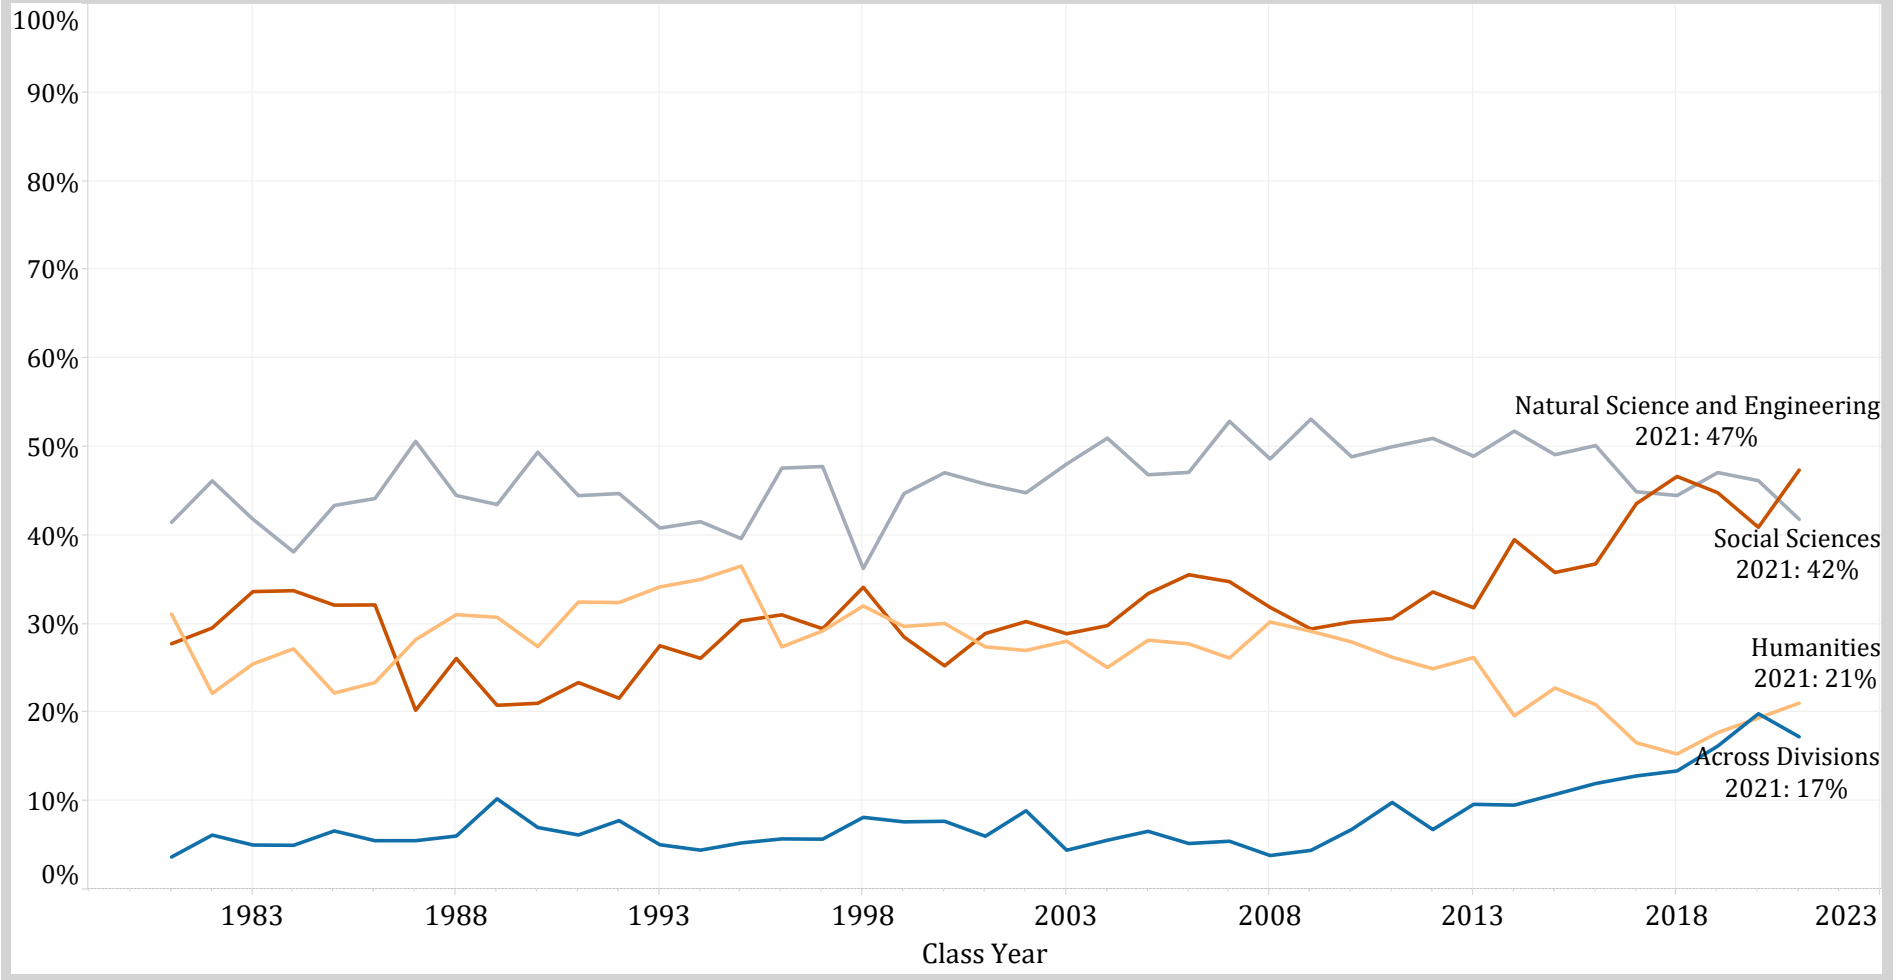

**Swarthmore College  
Divisions of Graduates\*  
1981-2021**

**Percent of Graduates with One or More Majors in a Division**

\*Graduates who have majors in two divisions are counted in each division, so percents total to more than 100%. Graduates who have two majors in one division are counted once in that division. Majors in all years are presented under that major's current division.  
SOURCE: OIR CLSyyyy files.