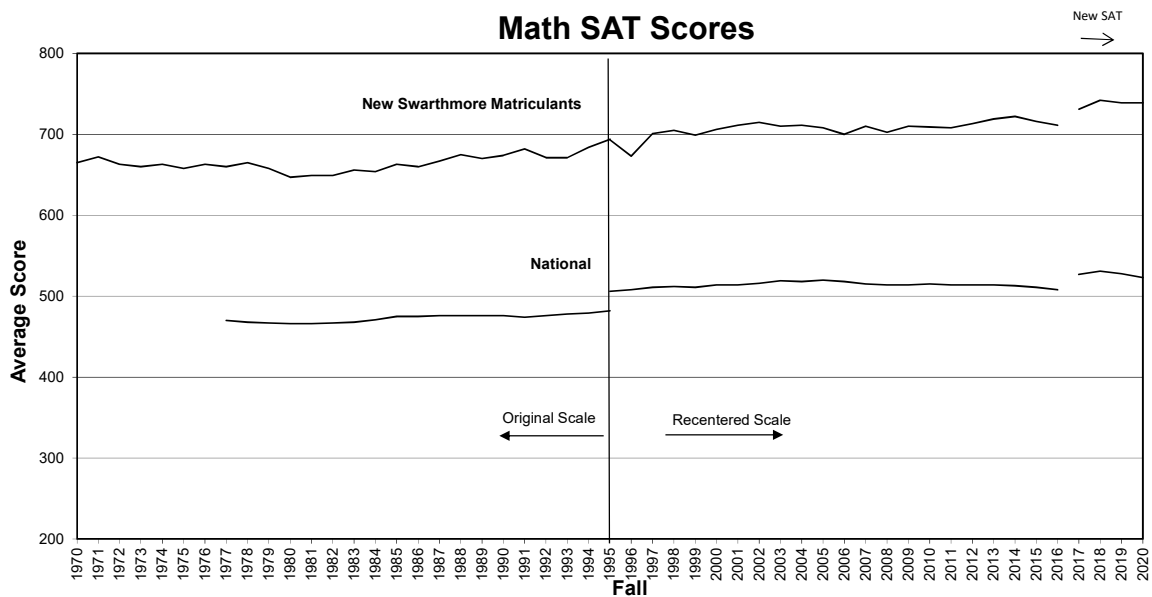

Evidence-Based Reading and Writing SAT Scores

Math SAT Scores

NOTES:

The College Board introduced a new SAT test that affected Fall 2017 incoming students at Swarthmore. National SAT averages are presented for those who took the new SAT. Swarthmore matriculant SAT scores are presented using the new scoring metric. In 2006, the "Verbal" SAT was renamed the "Critical Reading" SAT; this was replaced by "Evidence-Based Reading and Writing" (ERW) in 2017. In 1996, the College Board recentered the SAT scales. Scores for Swarthmore's 1995 entrants are presented in both original and recentered scales, for comparison. Earlier figures may be based on matriculants as of the summer "snapshot" of data by the Admissions Office.