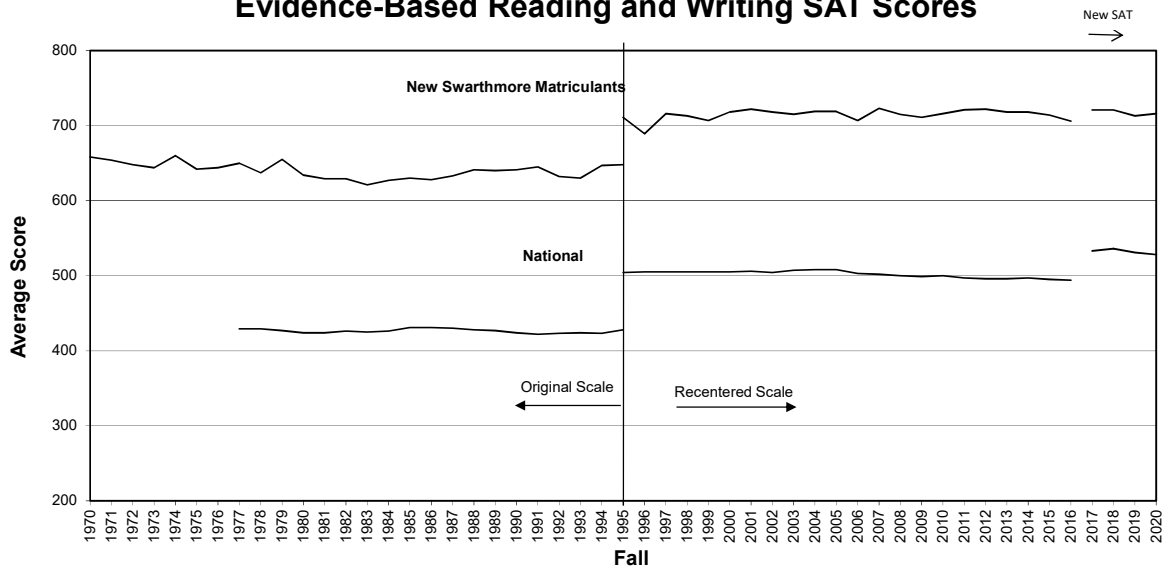

Evidence-Based Reading and Writing SAT Scores

Math SAT Scores

NOTES:

The College Board introduced a new SAT test that affected Fall 2017 incoming students at Swarthmore. National SAT averages are presented for those who took the new SAT. Swarthmore matriculant SAT scores are presented using the new scoring metric. In 2006, the "Verbal" SAT was renamed the "Critical Reading" SAT; this was replaced by "Evidence-Based Reading and Writing" (ERW) in 2017. In 1996, the College Board recentered the SAT scales. Scores for Swarthmore's 1995 entrants are presented in both original and recentered scales, for comparison. Earlier figures may be based on matriculants as of the summer "snapshot" of data by the Admissions Office.