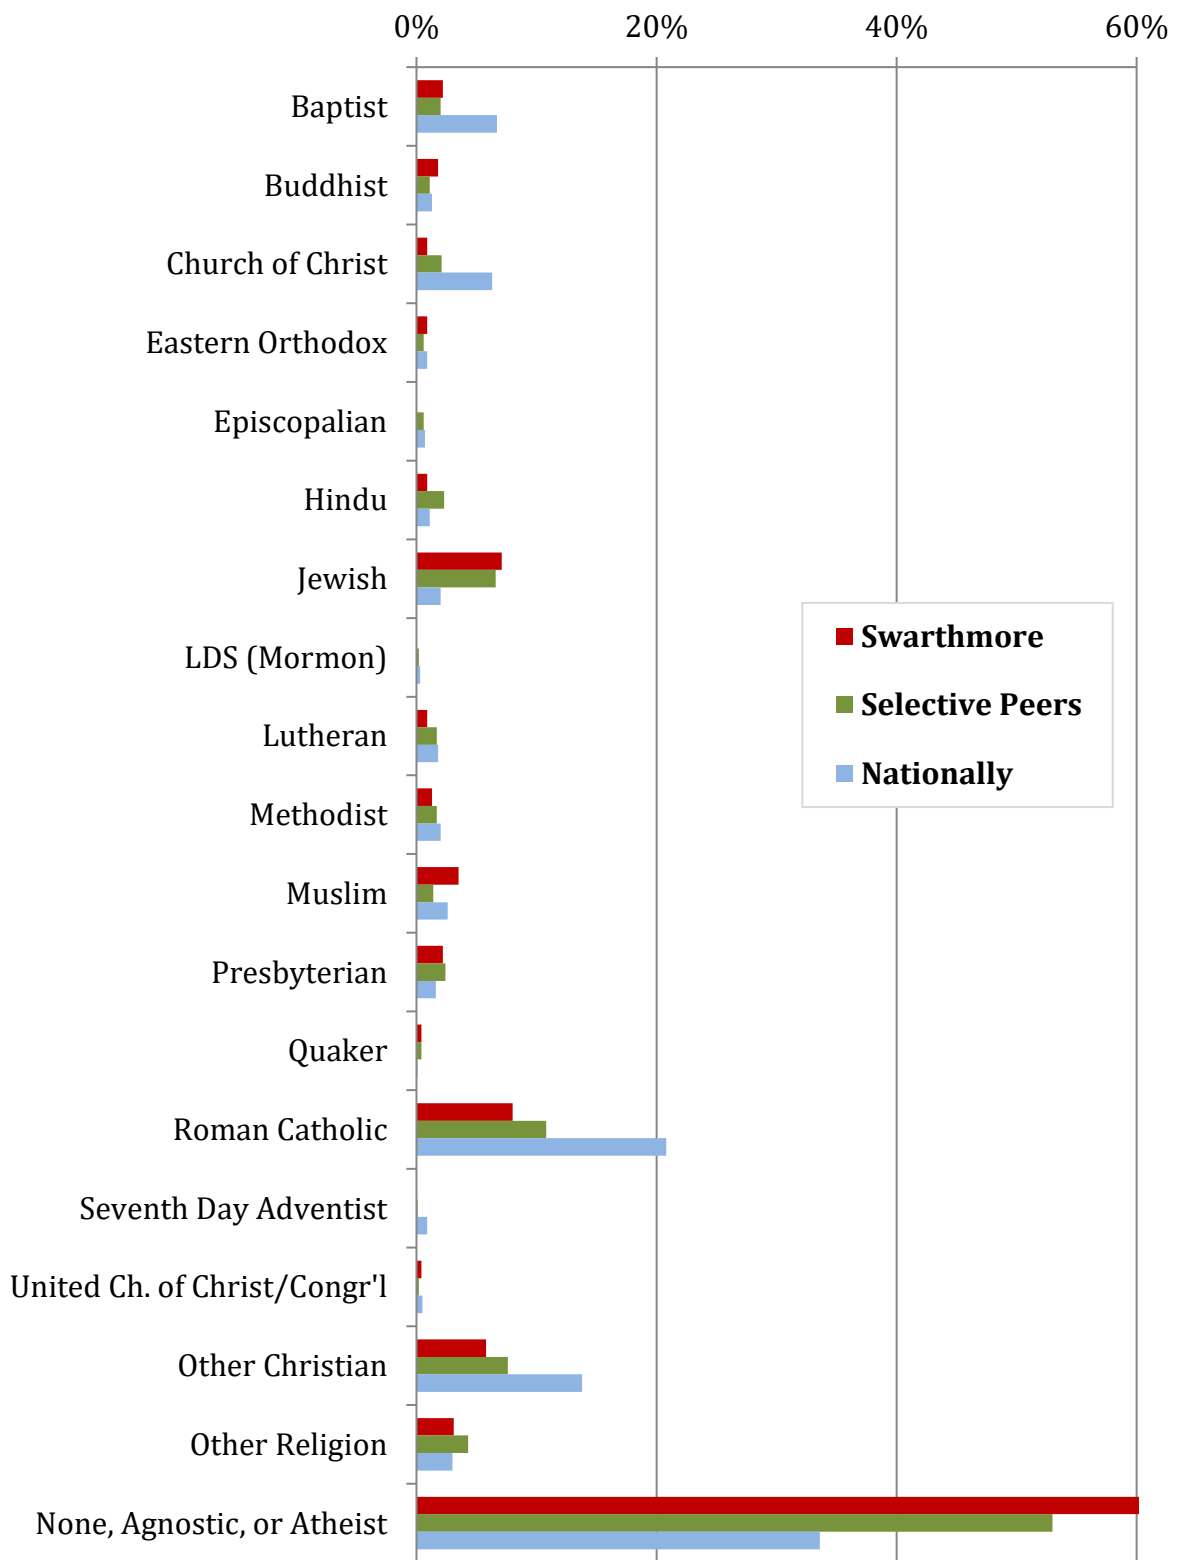

Swarthmore College - Students Entering in 2021 Religious Preference

SOURCE: CIRP Survey; NOTE: National data reflect 2019 (2021 not available).