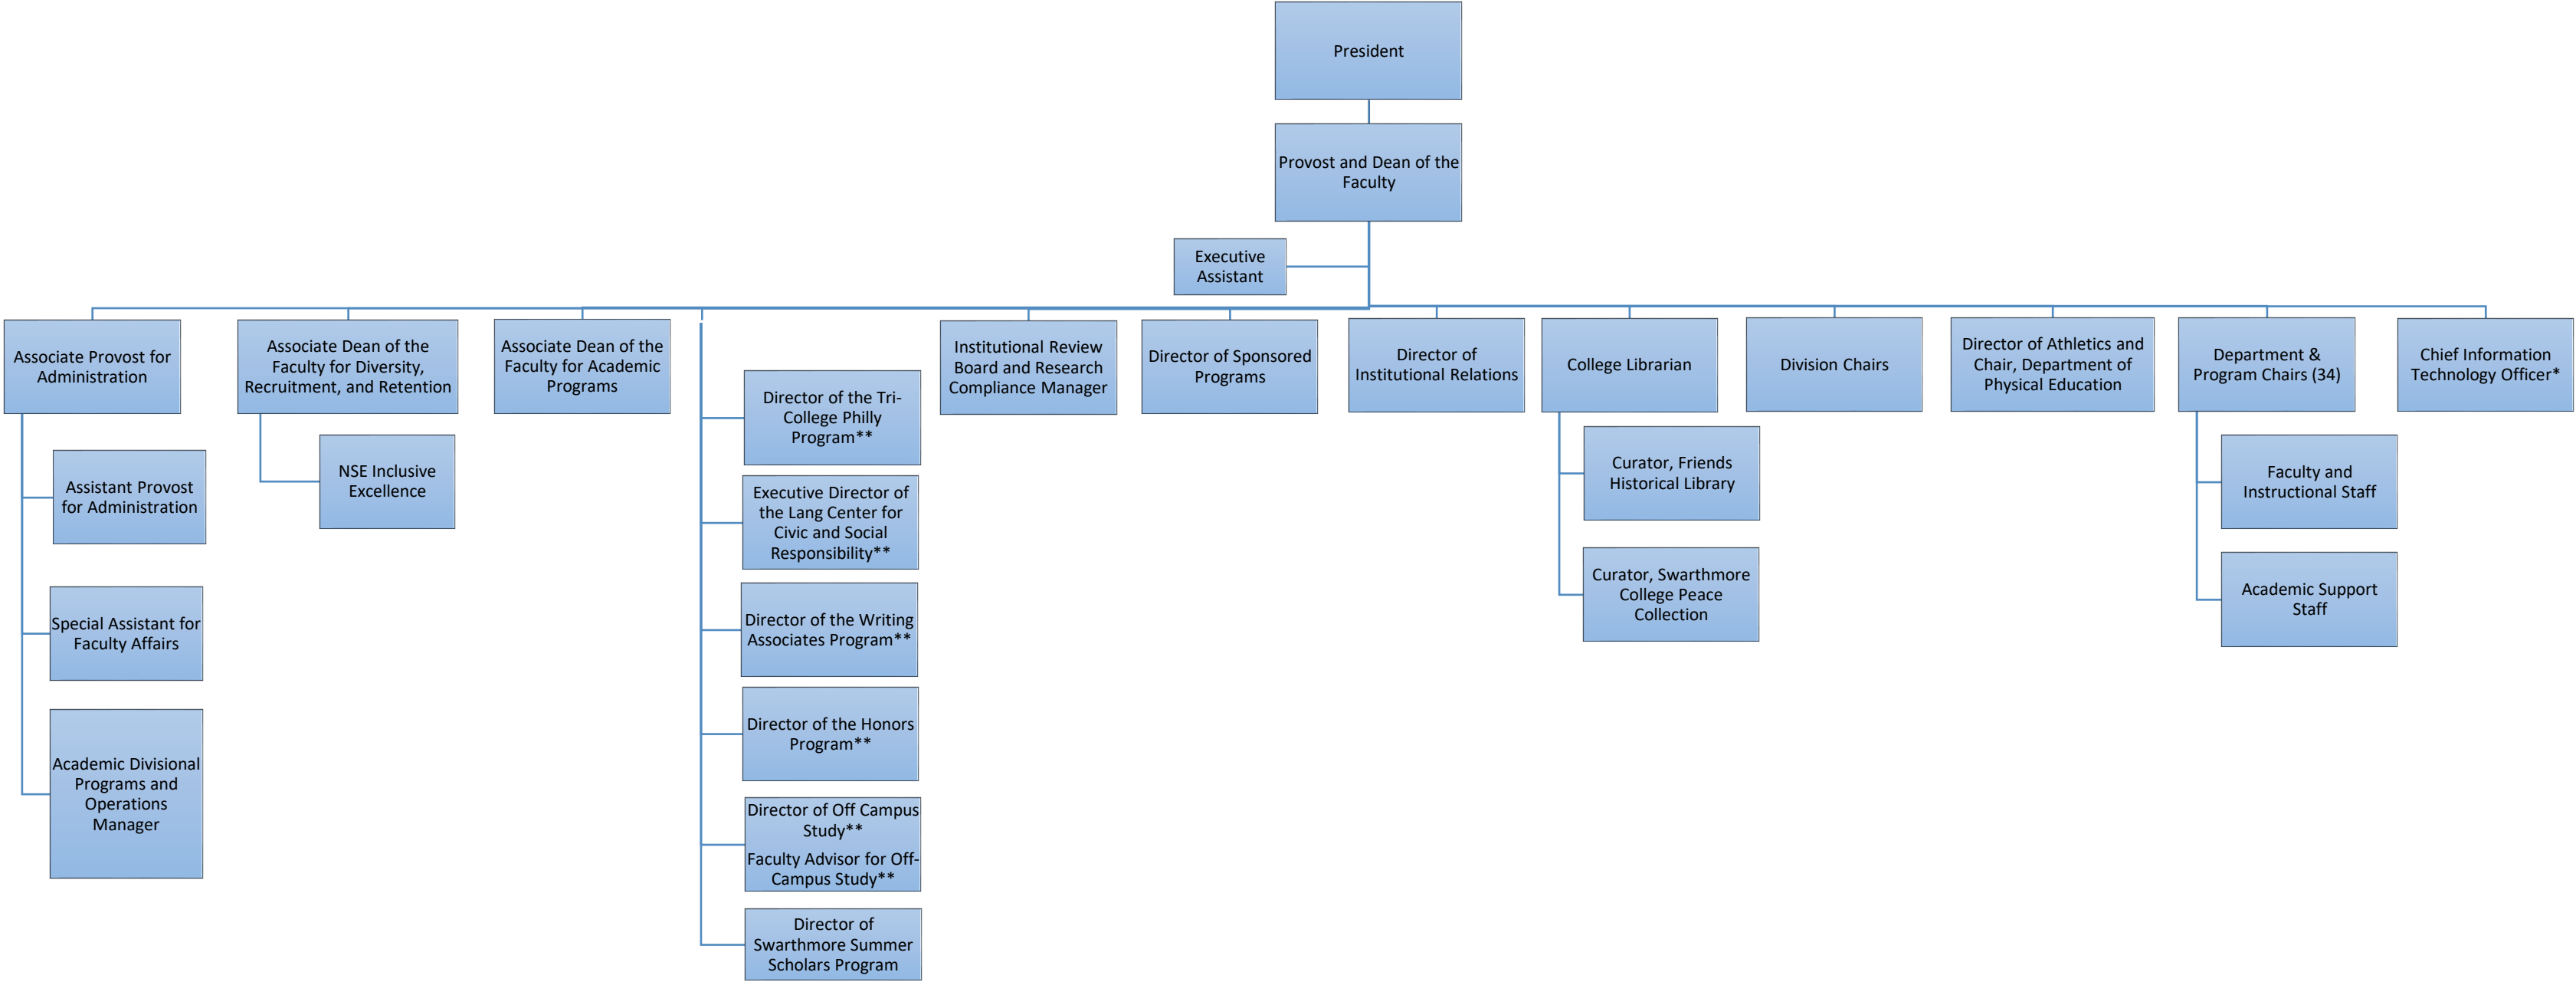

Provost and Dean of the Faculty

* position is a member of President's Staff and holds a dotted line to the President
 ** position holds a dotted line to the Associate Dean of the Faculty for Academic Programs

Provost and Dean of the Faculty