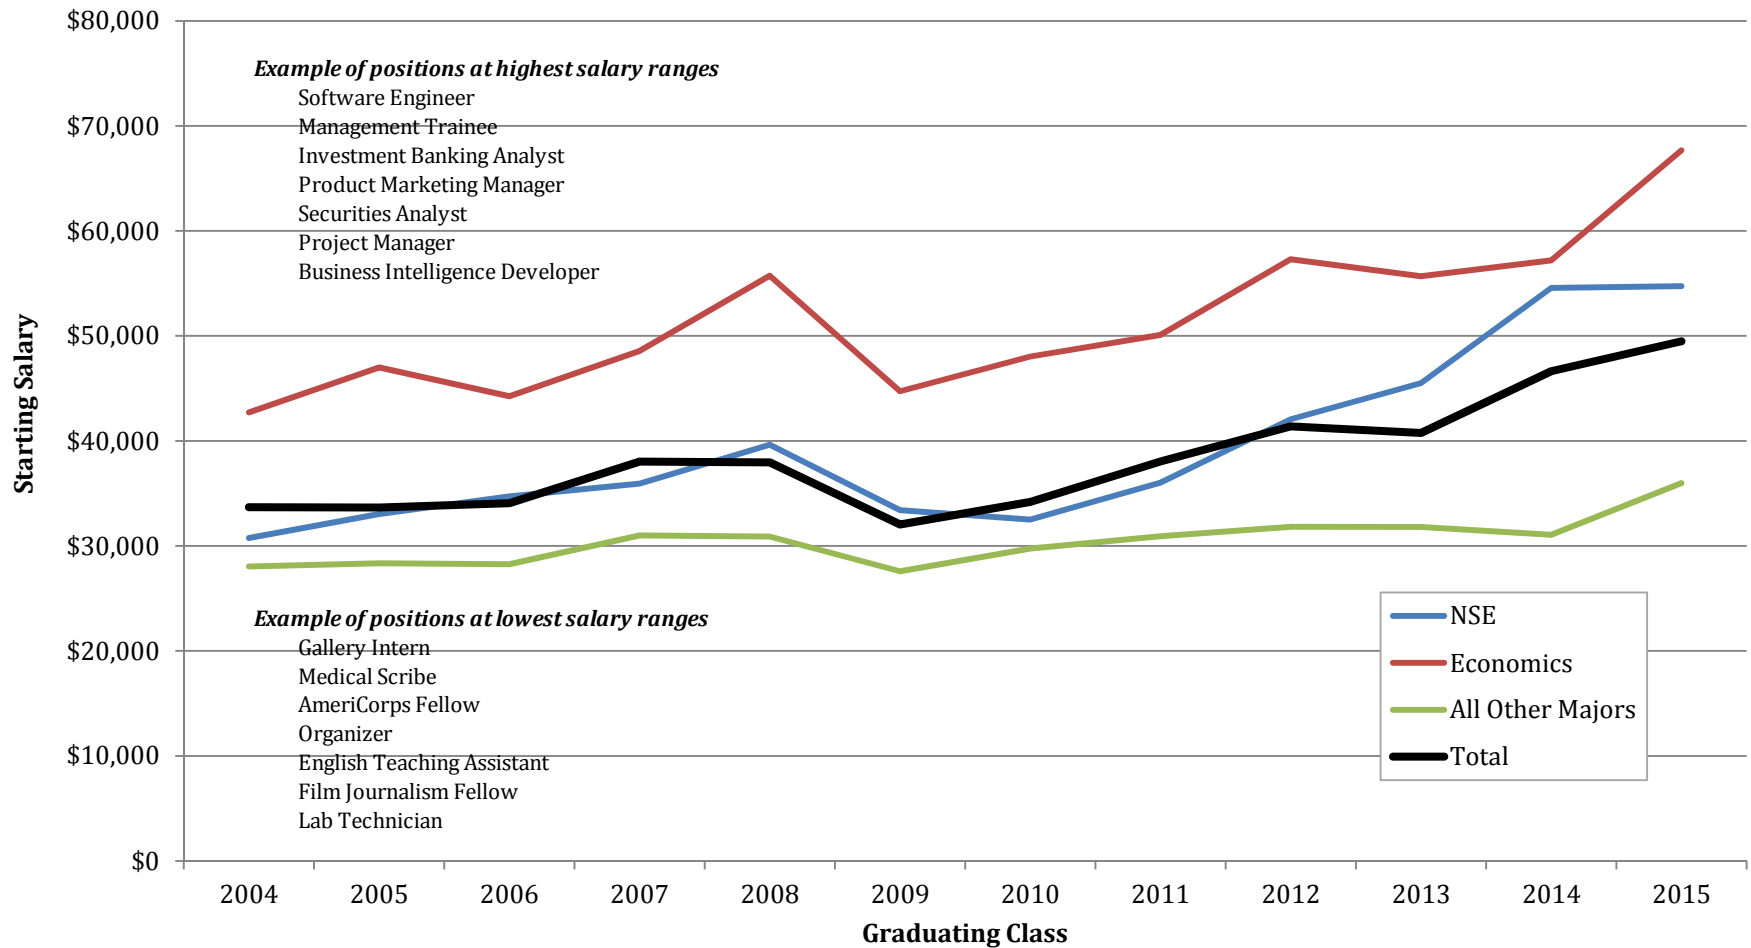

Swarthmore College Starting Salaries, by Area of Major Classes of 2004 - 2015

SOURCE: Career Services Senior Exit Surveys. Surveys achieved response rates of over 75%. Seniors provided their salaries for actual employment by selecting among salary ranges presented. The average is estimated by using the midpoint of the range selected. Note that the highest range ("above \$xx,000") was expanded at several points, and so highest salaries are likely to be conservative estimates.